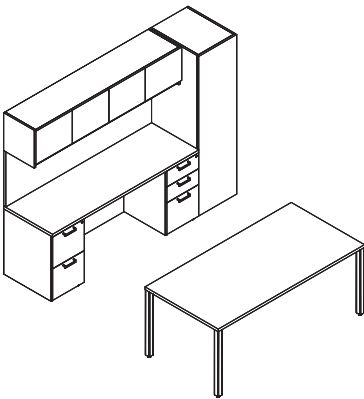

ARTEMIS LAMINATE | SAMPLE CONFIGURATIONS

	Model	Laminate/ Poly Edge	High Pressure Laminate/ Poly Edge
Desk	72TD7236	1812	2249
Hutch	72HT721640	2454	2454
Credenza	72CY72244LDRF	2760	3081
TOTAL		\$7026	\$7784

*with laminate hutch

	Model	Laminate/ Poly Edge	High Pressure Laminate/ Poly Edge
Desk	72TD7236M	1981	2827
Overhead	72OHW721616	1489	1489
Tackboard	72TBOHW7224	488	488
Credenza	72CY72244LDRF	2760	3081
Storage	72ST19246911R	1543	1543
TOTAL		\$8261	\$9428

*with laminate overhead & storage

	Model	Laminate/ Poly Edge	High Pressure Laminate/ Poly Edge
Desk	72D72364LORF	2258	2684
Link Unit	72LU4224HX46	638	784
Hutch	72HT721640	2336	2454
Credenza	72C72244XLDR0	1897	2175
TOTAL		\$7129	\$8097