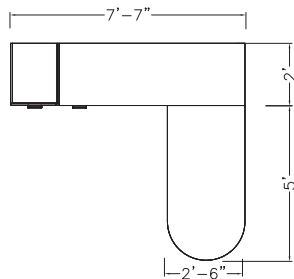

Model	Laminate/ Poly Edge	High Pressure Laminate/ Poly Edge
Return	72RHB6030RV26D8	973	1267
Storage	72ST19246990	1773	1773
Credenza	72CY7220LFR0	2462	2797
TOTAL		$5208	$5837

*with laminate hutch