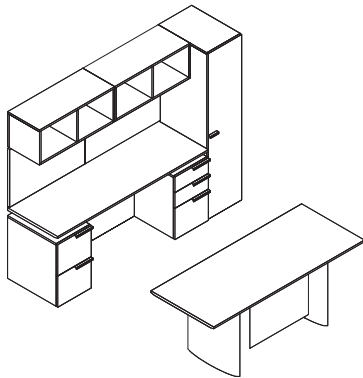

VESTRADA | SAMPLE CONFIGURATIONS

Model	Walnut Cherry Rift Oak Maple		Anigre
	Desk	81D7236L0R0X31	2891
Hutch	81HT721640	4533	5214
Credenza	81CY72244L16DR16FX41	5635	6479
TOTAL		\$13059	\$15018

Model	Walnut Cherry Rift Oak Maple		Anigre
	Desk	81DTV7230E2X31	2789
Overhead	81OOW361614HL	1498	1723
Overhead	81OOW361614HL	1498	1723
Tackboard	81TBOHW3624U	298	298
Tackboard	81TBOHW3624U	298	298
Credenza	81CY72244L16DR16FX41	5635	6479
Storage	81ST16247011R	2759	3171
TOTAL		\$14775	\$16899

Model	Walnut Cherry Rift Oak Maple		Anigre
	Desk	81D7236L0R16FX41	4485
Link Unit	81LU4824HX41	1759	2024
Hutch	81HT721640	4533	5214
Credenza	81CY72244L16DR0X41	4900	5636
TOTAL		\$15677	\$18032

Model	Walnut Cherry Rift Oak Maple		Anigre
	Return	81RHA7230RE2	1902
Credenza	81CY72204L3202R0X41	6524	7504
Storage	81ST16207013L	2831	3255
TOTAL		\$11257	\$12945