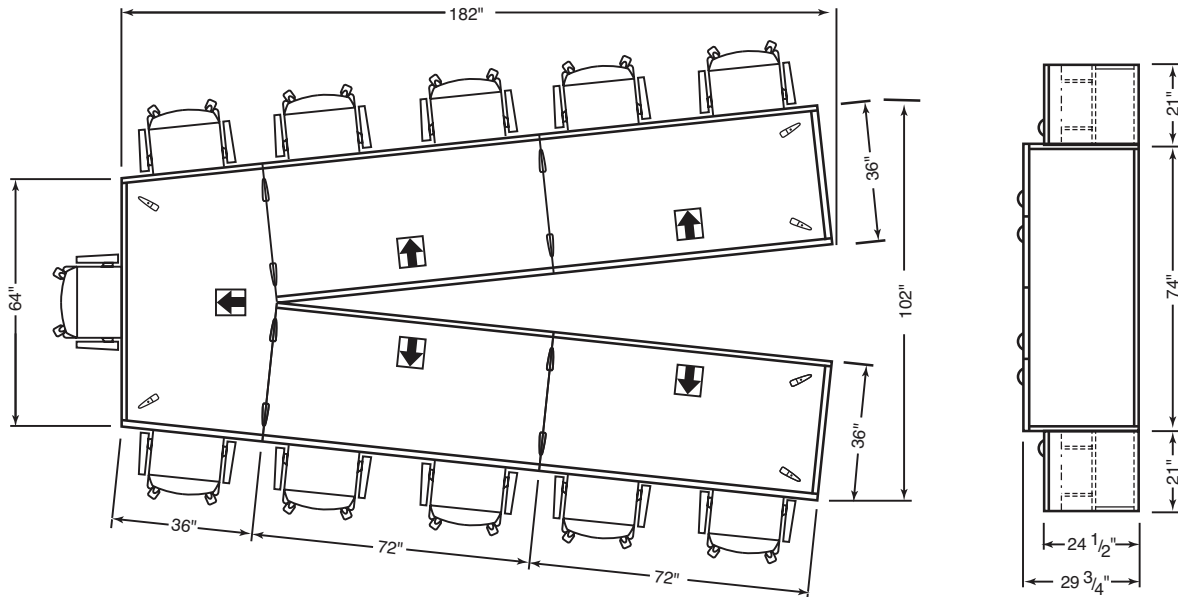

VIRTU | CONFERENCE ROOM SAMPLE LAYOUTS

OPEN VISIO

This table is available with seating capacities ranging from 9 to 15. The example shows the table in relation to the Dual Media Cabinet and Display Cabinets (with wardrobes). This Media Cabinet accommodates two 35" monitors side by side and other audio/visual equipment for videoconferencing or other presentation requirements. The table bases are Forza Leg bases. Connexus™ modules are indicated in standard locations.

VIRTU | CONFERENCE ROOM SAMPLE LAYOUTS

VERSO

This table is available with seating capacities ranging from 9 to 14. The example shows the table in relation to a Large Media Cabinet and Double Display Cabinets (with wardrobes) and Lectern. This Media Cabinet accommodates a 35" monitor and other audio/visual equipment for video-conferencing or other presentation requirements. The table bases are Forza Square and Verso bases. Connexus™ modules are indicated in standard locations.

42907

48618

ARCED RECTANGLE

This table is available with seating capacities ranging from 6 to 20. The example shows the table in relation to the Dual Media Cabinet. This Media Cabinet accommodates two 32" monitors side by side and other audio/visual equipment for videoconferencing or other presentation requirements. The table bases are Dais bases. Connexus™ modules are indicated in standard locations.