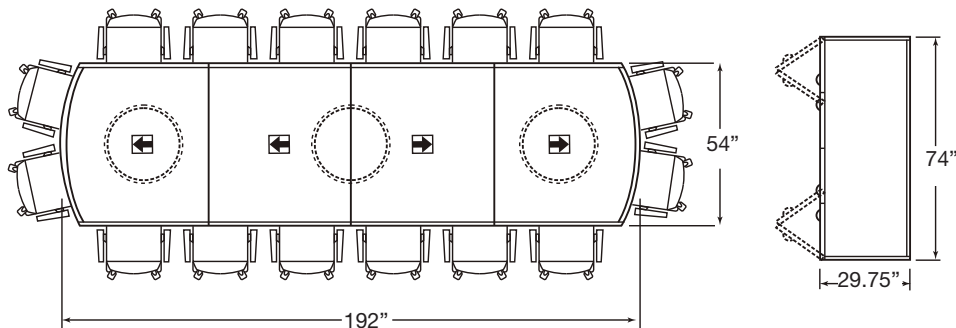

5502

6326

5502

6326

6209

7137

TOTAL

(totals do not include seating)

42907

48618

ARCED RECTANGLE

This table is available with seating capacities ranging from 6 to 20. The example shows the table in relation to the Dual Media Cabinet. This Media Cabinet accommodates two 32" monitors side by side and other audio/visual equipment for videoconferencing or other presentation requirements. The table bases are Dais bases. Connexus™ modules are indicated in standard locations.