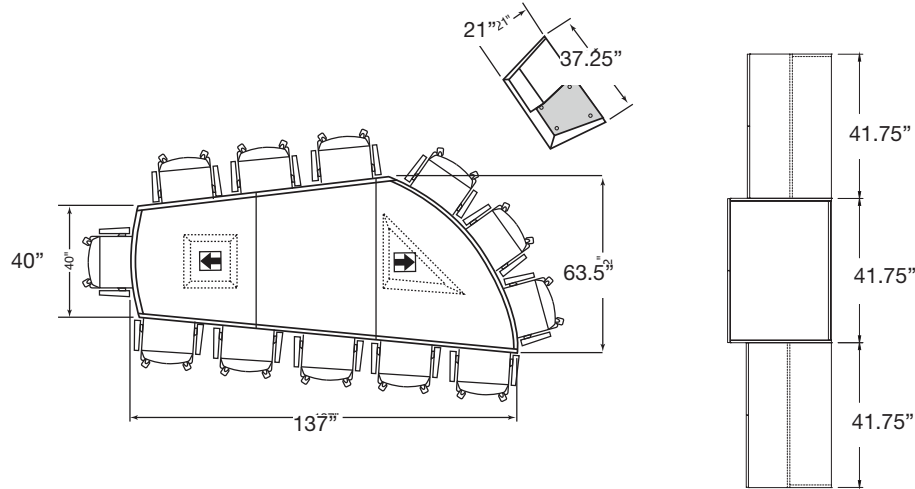

VIRTU | CONFERENCE ROOM SAMPLE LAYOUTS

OPEN VISIO

This table is available with seating capacities ranging from 9 to 15. The example shows the table in relation to the Dual Media Cabinet and Display Cabinets (with wardrobes). This Media Cabinet accommodates two 35" monitors side by side and other audio/visual equipment for videoconferencing or other presentation requirements. The table bases are Forza Leg bases. Connexus™ modules are indicated in standard locations.

VIRTU | CONFERENCE ROOM SAMPLE LAYOUTS

VERSO

This table is available with seating capacities ranging from 9 to 14. The example shows the table in relation to a Large Media Cabinet and Double Display Cabinets (with wardrobes) and Lectern. This Media Cabinet accommodates a 35" monitor and other audio/visual equipment for video-conferencing or other presentation requirements. The table bases are Forza Square and Verso bases. Connexus™ modules are indicated in standard locations.