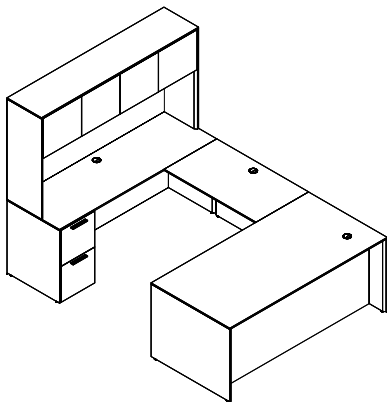

LATITUDE | SAMPLE CONFIGURATIONS

Model	Quarter Cut	
	Rift Oak	Cherry Maple Walnut*
Height Adj. Desk	65HA7236ETSGV21	6566 6895
Hutch	65HT721640	3556 3734
Credenza	65CY72244XLDRF	4374 4592
TOTAL		\$14496 \$15221

Model	Quarter Cut	
	Rift Oak	Cherry Maple Walnut*
Credenza	65CY72244XLDRF	4167 4592
Overhead	65OMW721718HD30	4410 4863
Tackboard	65TBOHW7224	536 563
Storage	65ST19247011R	3163 3488
Desk	65TD7230OBX21	5608 5888
TOTAL		\$17884 \$19394

Model	Quarter Cut	
	Rift Oak	Cherry Maple Walnut*
Desk	65D72364LORF	3592 3772
Link Unit	65LU4224HX41	1350 1417
Hutch	65HT721640	3386 3556
Credenza	65CY72244XLDR0	3874 4066
TOTAL		\$12202 \$12811

Model	Quarter Cut	
	Rift Oak	Cherry Maple Walnut*
Height Adj. Desk	65HA7230ETSO16V21	3929 4125
Storage	65ST19207090	3200 3362
Credenza	65CY72203XL3616R0	3386 3553
TOTAL		\$10515 \$11040