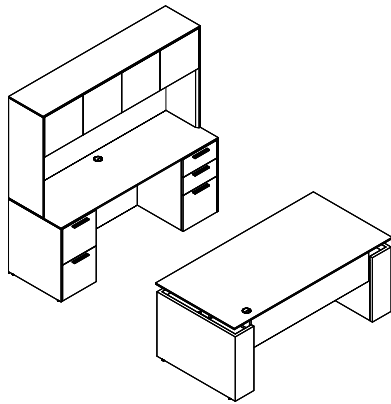

LATITUDE | SAMPLE CONFIGURATIONS

Model	Quarter Cut	
	Rift Oak	Cherry Maple Walnut*
Height Adj. Desk	65HA7236ETSGV21	6566 6895
Hutch	65HT721640	3556 3734
Credenza	65CY72244XLDRF	4374 4592
TOTAL		\$14496 \$15221

Model	Quarter Cut	
	Rift Oak	Cherry Maple Walnut*
Credenza	65CY72244XLDRF	4167 4592
Overhead	65OMW721718HD30	4410 4863
Tackboard	65TBOHW7224	536 563
Storage	65ST19247011R	3163 3488
Desk	65TD7230OBX21	5608 5888
TOTAL		\$17884 \$19394

Model	Quarter Cut	
	Rift Oak	Cherry Maple Walnut*
Desk	65D72364LORF	3592 3772
Link Unit	65LU4224HX41	1350 1417
Hutch	65HT721640	3386 3556
Credenza	65CY72244XLDR0	3874 4066
TOTAL		\$12202 \$12811

Model	Quarter Cut	
	Rift Oak	Cherry Maple Walnut*
Height Adj. Desk	65HA7230ETSO16V21	3929 4125
Storage	65ST19207090	3200 3362
Credenza	65CY72203XL3616R0	3386 3553
TOTAL		\$10515 \$11040