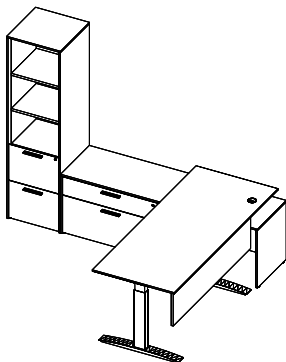

Model	Quarter Cut	
	Rift Oak	Cherry Maple Walnut*
Height Adj. Desk	65HA7230ETSO16V21	3929 4125
Storage	65ST19207090	3200 3362
Credenza	65CY72203XL3616R0	3386 3553
TOTAL		$10515 $11040

ORDERING NOTES:

*To specify Anigre, Mozambique or Zebrano add 5% List. For Sycamore add 10% list to Walnut list price. Tops and modesty panels are wood veneer. Work surfaces are shown with grommets at no upcharge.

CASEGOODS | USA | 531