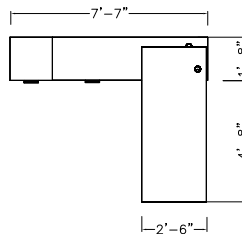

LATITUDE | SAMPLE CONFIGURATIONS

Model	Quarter Cut	
	Rift Oak	Cherry Maple Walnut*
Height Adj. Desk	65HA7236ETSGV21	6566 6895
Hutch	65HT721640	3556 3734
Credenza	65CY72244XLDRF	4374 4592
TOTAL		\$14496 \$15221

Model	Quarter Cut	
	Rift Oak	Cherry Maple Walnut*
Desk	65D72364LORF	3592 3772
Link Unit	65LU4224HX41	1350 1417
Hutch	65HT721640	3386 3556
Credenza	65CY72244XLDR0	3874 4066
TOTAL		\$12202 \$12811

Model	Quarter Cut	
	Rift Oak	Cherry Maple Walnut*
Height Adj. Desk	65HA7230ETSO16V21	3929 4125
Storage	65ST19207090	3200 3362
Credenza	65CY72203XL3616R0	3386 3553
TOTAL		\$10515 \$11040