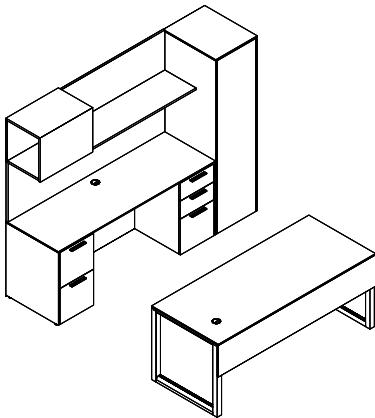

LATITUDE | SAMPLE CONFIGURATIONS

Model	Quarter Cut	
	Rift Oak	Cherry Maple Walnut*
Height Adj. Desk	65HA7236ETSGV21	6566 6895
Hutch	65HT721640	3556 3734
Credenza	65CY72244XLDRF	4374 4592
TOTAL		\$14496 \$15221

Model	Quarter Cut	
	Rift Oak	Cherry Maple Walnut*
Credenza	65CY72244XLDRF	4167 4592
Overhead	65OMW721718HD30	4410 4863
Tackboard	65TBOHW7224	536 563
Storage	65ST19247011R	3163 3488
Desk	65TD7230OBX21	5608 5888
TOTAL		\$17884 \$19394

Model	Quarter Cut	
	Rift Oak	Cherry Maple Walnut*
Desk	65D72364LORF	3592 3772
Link Unit	65LU4224HX41	1350 1417
Hutch	65HT721640	3386 3556
Credenza	65CY72244XLDR0	3874 4066
TOTAL		\$12202 \$12811

Model	Quarter Cut	
	Rift Oak	Cherry Maple Walnut*
Height Adj. Desk	65HA7230ETSO16V21	3929 4125
Storage	65ST19207090	3200 3362
Credenza	65CY72203XL3616R0	3386 3553
TOTAL		\$10515 \$11040