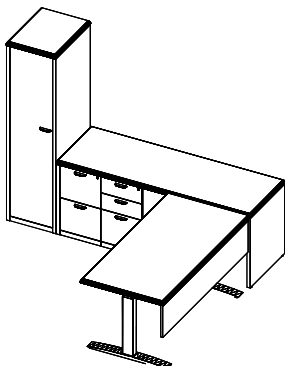

MILLENNIUM | SAMPLE CONFIGURATIONS

	Model	Cherry Maple Walnut
Height Adj. Desk	68HA7136ETSGV21	6615
Hutch	68HT7115	4797
Credenza	68CY71244LDRF	5631
TOTAL		\$17043

	Model	Cherry Maple Walnut
Desk	68TDE7136	4593
Overhead	68OO711517	2367
Tackboard	68TBOH71	541
Credenza	68CY71244LDRF	5631
Flush Right Storage	option 68ST18246811R	115 3462
TOTAL		\$16709

	Model	Cherry Maple Walnut
Desk	68D71364LORF	4845
Link Unit	68LU4224H	1829
Hutch	68HT7115	4797
Credenza	68CY71244LDR0	5237
TOTAL		\$16708

	Model	Cherry Maple Walnut
Height Adj. Desk	68HA6030ETSV21	4169
Credenza	68C71204LDFR0	5558
Flush Left Storage	option 68ST18246811L	115 3463
TOTAL		\$13305