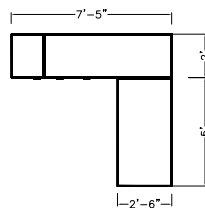

MILLENNIUM | SAMPLE CONFIGURATIONS

	Model	Cherry Maple Walnut
Height Adj. Desk	68HA7136ETSGV21	6615
Hutch	68HT7115	4797
Credenza	68CY71244LDRF	5631
TOTAL		\$17043

	Model	Cherry Maple Walnut
Desk	68TDE7136	4593
Overhead	68OO711517	2367
Tackboard	68TBOH71	541
Credenza	68CY71244LDRF	5631
Flush Right Storage	option 68ST18246811R	115 3462
TOTAL		\$16709

	Model	Cherry Maple Walnut
Desk	68D71364LORF	4845
Link Unit	68LU4224H	1829
Hutch	68HT7115	4797
Credenza	68CY71244LDR0	5237
TOTAL		\$16708

	Model	Cherry Maple Walnut
Height Adj. Desk	68HA6030ETSV21	4169
Credenza	68C71204LDFR0	5558
Flush Left Storage	option 68ST18246811L	115 3463
TOTAL		\$13305