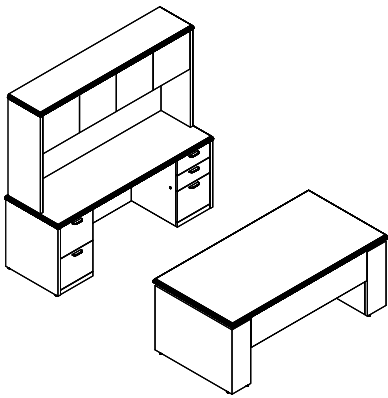

MILLENNIUM | SAMPLE CONFIGURATIONS

	Model	Cherry Maple Walnut
Height Adj. Desk	68HA7136ETSGV21	6615
Hutch	68HT7115	4797
Credenza	68CY71244LDRF	5631
TOTAL		\$17043

	Model	Cherry Maple Walnut
Desk	68TDE7136	4593
Overhead	68OO711517	2367
Tackboard	68TBOH71	541
Credenza	68CY71244LDRF	5631
Flush Right Storage	option 68ST18246811R	115 3462
TOTAL		\$16709

	Model	Cherry Maple Walnut
Desk	68D71364LORF	4845
Link Unit	68LU4224H	1829
Hutch	68HT7115	4797
Credenza	68CY71244LDR0	5237
TOTAL		\$16708

	Model	Cherry Maple Walnut
Height Adj. Desk	68HA6030ETSV21	4169
Credenza	68C71204LDFR0	5558
Flush Left Storage	option 68ST18246811L	115 3463
TOTAL		\$13305