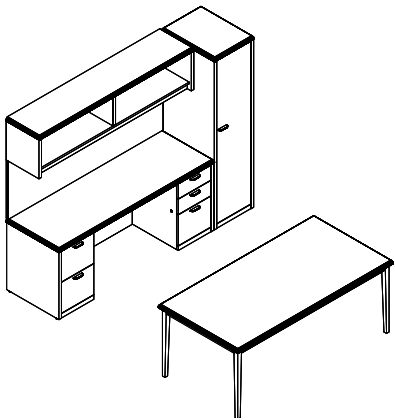

MILLENNIUM | SAMPLE CONFIGURATIONS

	Model	Cherry Maple Walnut
Height Adj. Desk	68HA7136ETSGV21	6615
Hutch	68HT7115	4797
Credenza	68CY71244LDRF	5631
TOTAL		\$17043

	Model	Cherry Maple Walnut
Desk	68TDE7136	4593
Overhead	68OO711517	2367
Tackboard	68TBOH71	541
Credenza	68CY71244LDRF	5631
Flush Right Storage	option 68ST18246811R	115 3462
TOTAL		\$16709

	Model	Cherry Maple Walnut
Desk	68D71364LORF	4845
Link Unit	68LU4224H	1829
Hutch	68HT7115	4797
Credenza	68CY71244LDR0	5237
TOTAL		\$16708

	Model	Cherry Maple Walnut
Height Adj. Desk	68HA6030ETSV21	4169
Credenza	68C71204LDFR0	5558
Flush Left Storage	option 68ST18246811L	115 3463
TOTAL		\$13305